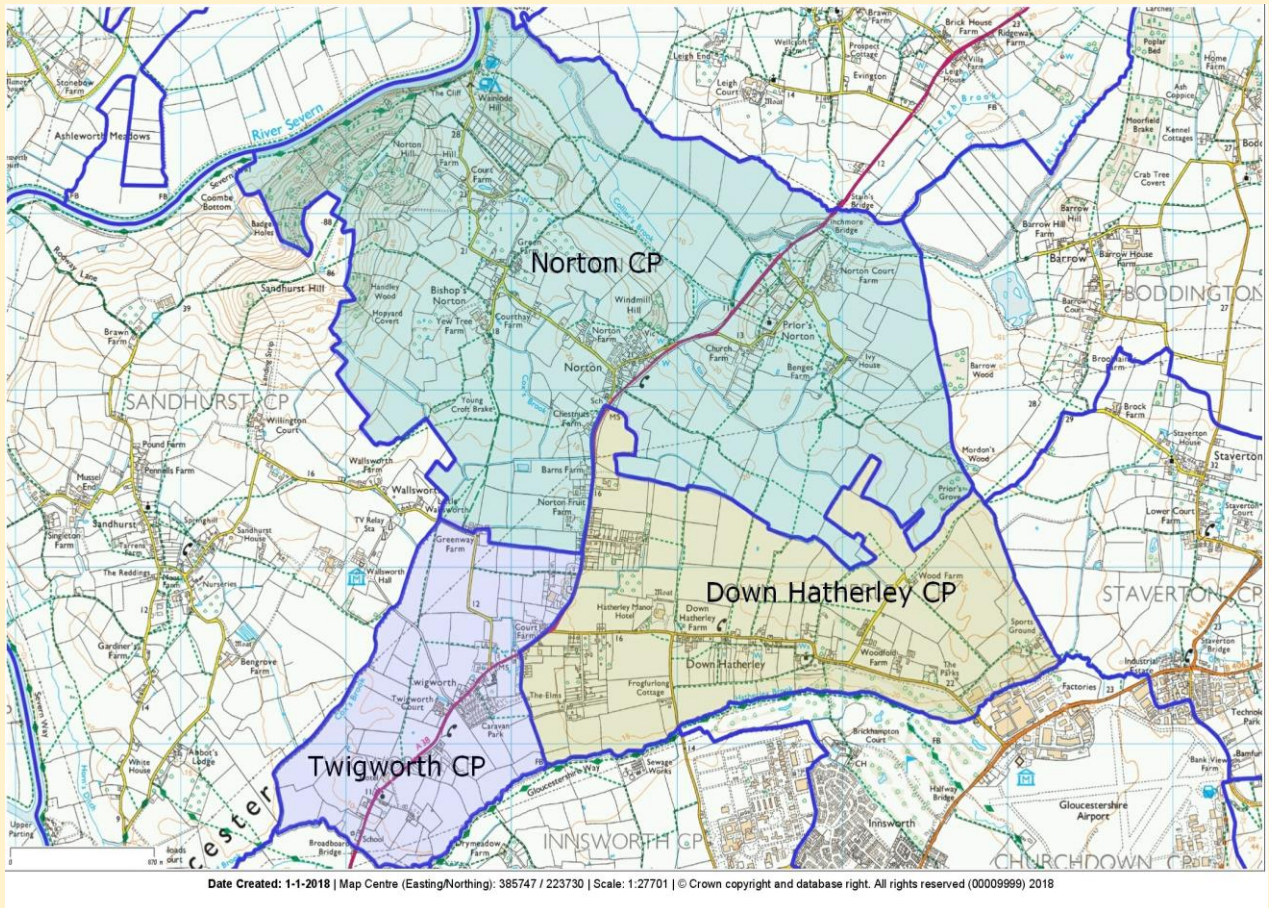

Neighbourhood Development Plan 2011 – 2031

For the parishes of Down Hatherley, Norton and
Twigworth

This is the final stage - the community referendum.

Vote Yes to the NDP in the referendum on the 2nd of May 2019.